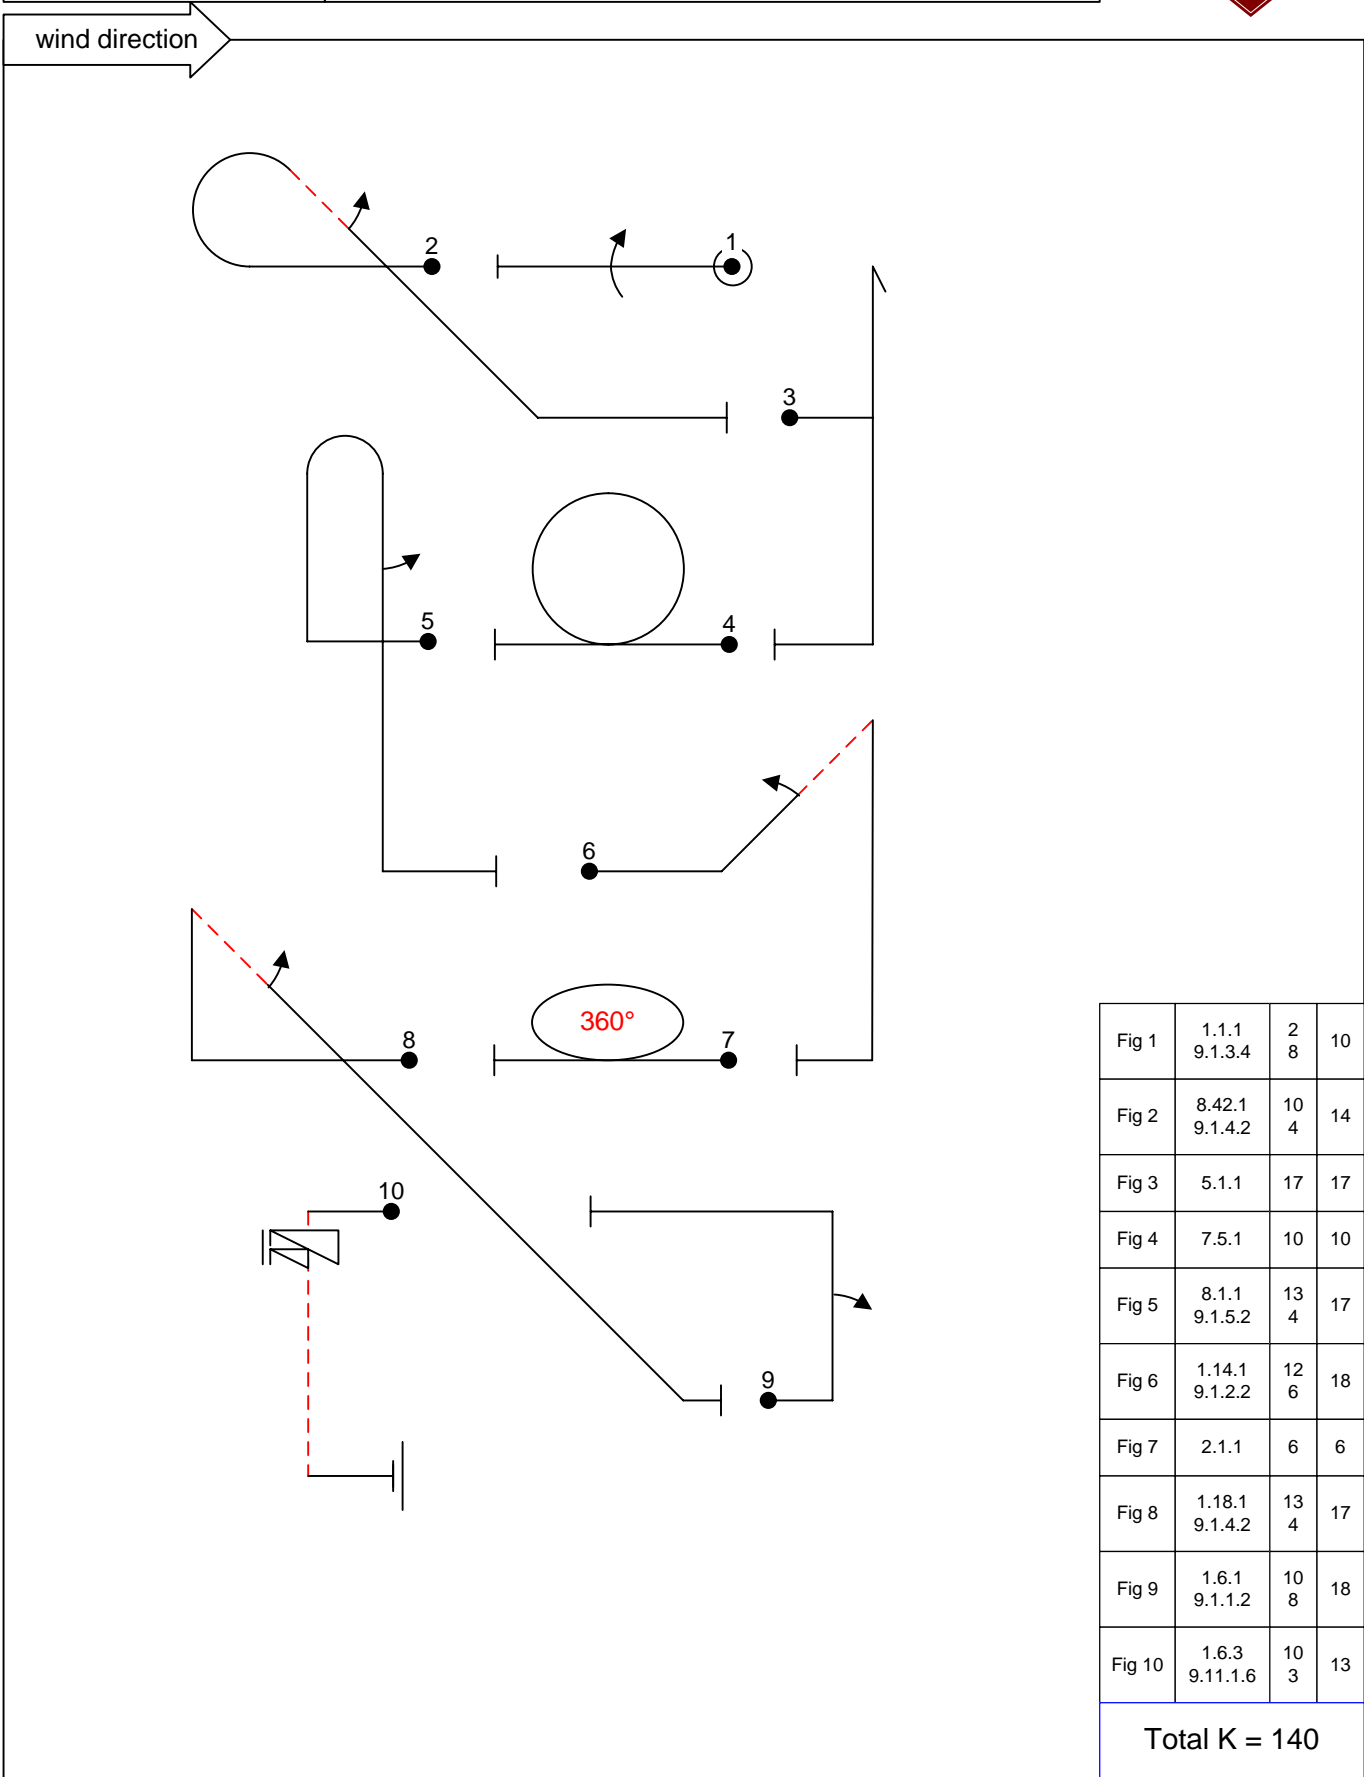

C	Contest: OFFICIAL 2008 BASIC	
	Date:	Program: BASIC Known

Fig 1	1.1.1 9.1.3.4	2 8	10
Fig 2	8.42.1 9.1.4.2	10 4	14
Fig 3	5.1.1	17	17
Fig 4	7.5.1	10	10
Fig 5	8.1.1 9.1.5.2	13 4	17
Fig 6	1.14.1 9.1.2.2	12 6	18
Fig 7	2.1.1	6	6
Fig 8	1.18.1 9.1.4.2	13 4	17
Fig 9	1.6.1 9.1.1.2	10 8	18
Fig 10	1.6.3 9.11.1.6	10 3	13

Total K = 140